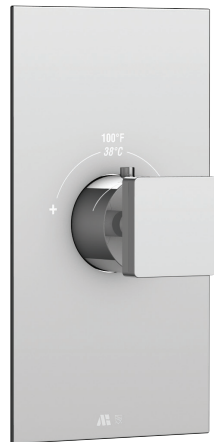

## Shower Faucet Specifications SF-D-02 / SF-D-02G

## FEATURES

High flow thermostat cartridge

Universal inlets for 3/4" and 1/2" connections (built-in female threads for 1/2" connections and male threads for 3/4" connections)

Reversible service check valves with filters and improved stop mechanism

Italian made nickel plated solid brass rough and Vernet thermostatic cartridge

Requires **#1206** shut-off valve or **#61934** independent diverter

flow rate: 12 gpm at 45 psi

## FEATURES

Solid brass construction  
 screwless decorative trim  
 Thin contemporary style - 4 1/4" x 7 7/8" x 1/8"  
 Decorative cylinder (x1) for thermo control included  
 Handle included  
 Fits 1/2" thermo valve 12000 - 3/4" thermo valve 3000