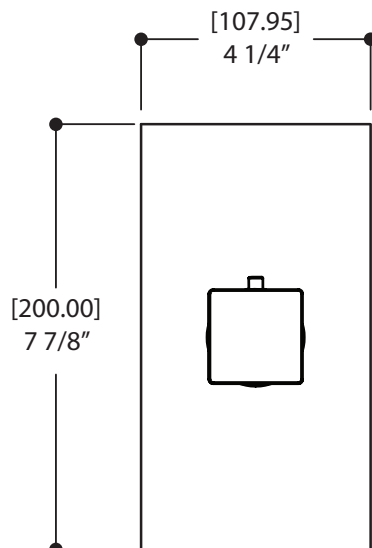

WARRANTY

Residential: Limited lifetime warranty to original purchaser
Commercial: Two years warranty
(Complete warranty available at www.aquabrace.com/warranty)