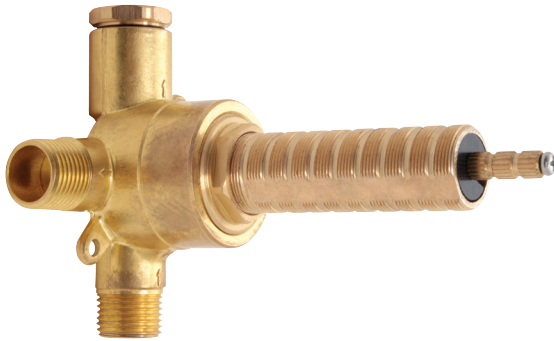

## Shower Faucet Specifications SF-D-02 / SF-D-02G

## FEATURES

Solid brass  
 Four water inlets/outlets - NPT/sweat or PEX or Wirsbo  
 Test cap  
 Single diverter body for a 2- or 3-way diverter  
 (shared and non-shared)  
 Accommodates any wall thickness

## FEATURES

Solid brass plate  
Handle included  
Diverter with stop

## FEATURES

Solid brass construction  
 screwless decorative trim  
 Thin contemporary style - 4 1/4" x 7 7/8" x 1/8"  
 Decorative cylinder (x1) for thermo control included  
 Handle included  
 Fits 1/2" thermo valve 12000 - 3/4" thermo valve 3000