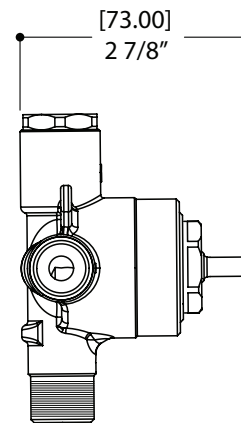

FEATURES

Solid brass
Four water inlets/outlets - NPT/sweat or PEX or Wirsbo
Test cap
Single diverter body for a 2- or 3-way diverter
(shared and non-shared)
Accommodates any wall thickness

Choice of 2-way shared / non-shared 3-way shared /
unshared cartridges with or without stops

Single outlet flow rate: 10gpm (38 L/min at 45PSI)
Combine outlet flow rate: 12gpm (45 L/min at 45PSI)*

WARRANTY

Residential: Limited lifetime warranty to original purchaser
Commercial: Two years warranty
(Complete warranty available at www.aquabrace.com/warranty)

CODE & COMPLIANCE