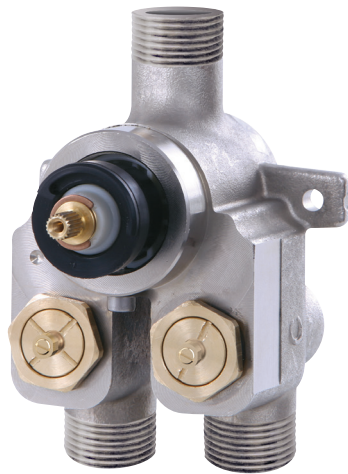

## Shower Faucet Specifications SF-D-02 / SF-D-02G

## FEATURES

Solid brass plate  
Handle included  
Diverter with stop

## FEATURES

High flow thermostat cartridge

Universal inlets for 3/4" and 1/2" connections (built-in female threads for 1/2" connections and male threads for 3/4" connections)

Reversible service check valves with filters and improved stop mechanism

Italian made nickel plated solid brass rough and Vernet thermostatic cartridge

Requires **#1206** shut-off valve or **#61934** independent diverter

flow rate: 12 gpm at 45 psi