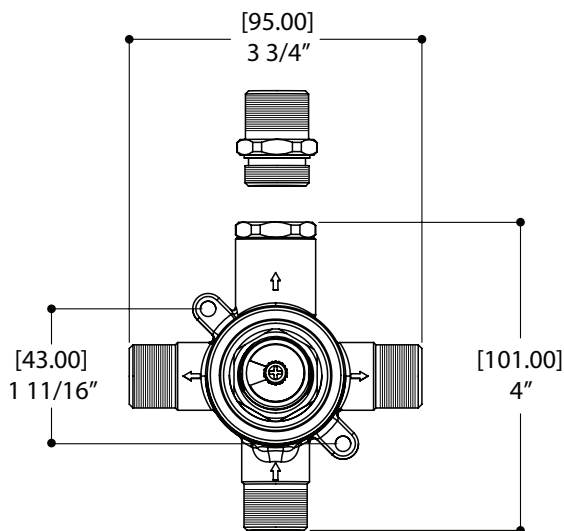

FEATURES

Solid brass
Four water inlets/outlets - NPT/sweat or PEX or Wirsbo
Test cap
Single diverter body for a 2- or 3-way diverter
(shared and non-shared)
Accommodates any wall thickness

Choice of 2-way shared / non-shared 3-way shared /
unshared cartridges with or without stops

Single outlet flow rate: 10gpm (38 L/min at 45PSI)
Combine outlet flow rate: 12gpm (45 L/min at 45PSI)*

WARRANTY

Residential: Limited lifetime warranty to original purchaser
Commercial: Two years warranty
(Complete warranty available at www.aquabrace.com/warranty)

CODE & COMPLIANCE