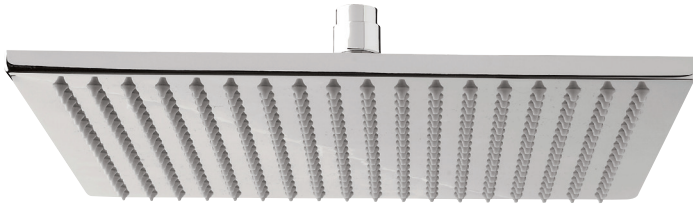

FEATURES

Contemporary style
Solid brass construction
Silicone spray nozzles for easy cleaning
1/2" NPT female connection

Flow rate: 2.5 gpm

FINISHES

Standard
Polished chrome (pc)
Brushed nickel (bn)
Custom
19 custom finishes available
(ask your local Aquabrain authorized dealer for details)

WARRANTY

Residential: Residential: Limited lifetime warranty to original purchaser
commercial: Two years warranty
(Complete warranty available at www.aquabrain.com/warranty)