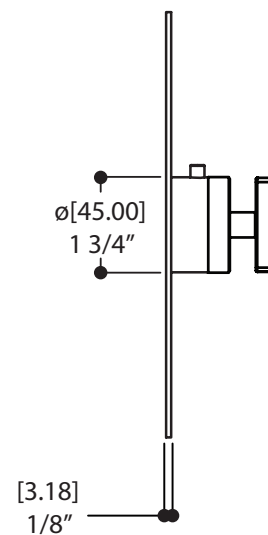

WARRANTY

Residential: Limited lifetime warranty to original purchaser
Commercial: Two years warranty
(Complete warranty available at www.aquabrace.com/warranty)