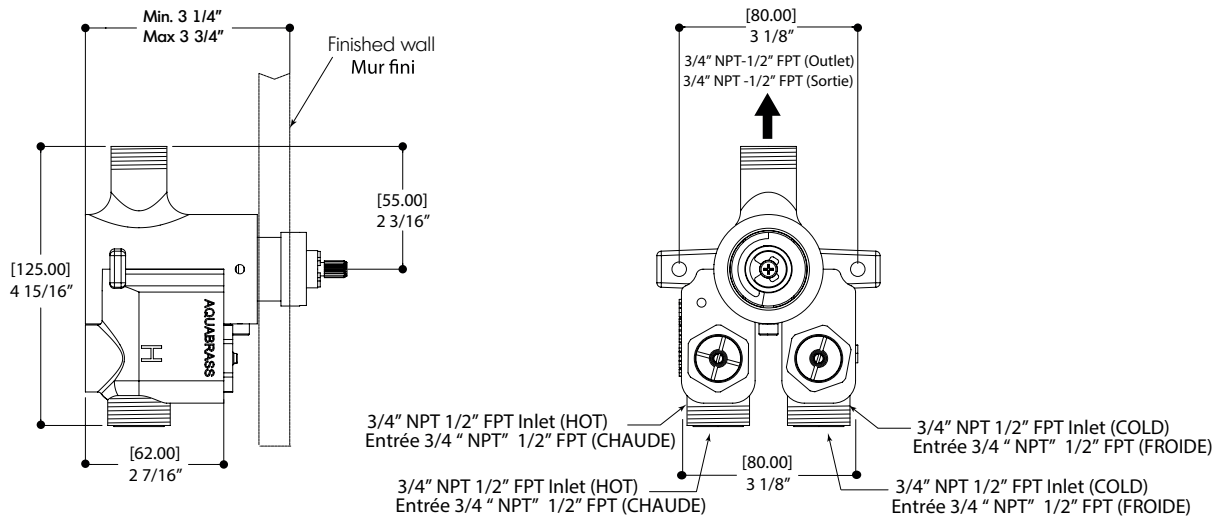

## FEATURES

Solid brass construction  
 screwless decorative trim  
 Thin contemporary style - 4 1/4" x 7 7/8" x 1/8"  
 Decorative cylinder (x1) for thermo control included  
 Handle included  
 Fits 1/2" thermo valve 12000 - 3/4" thermo valve 3000