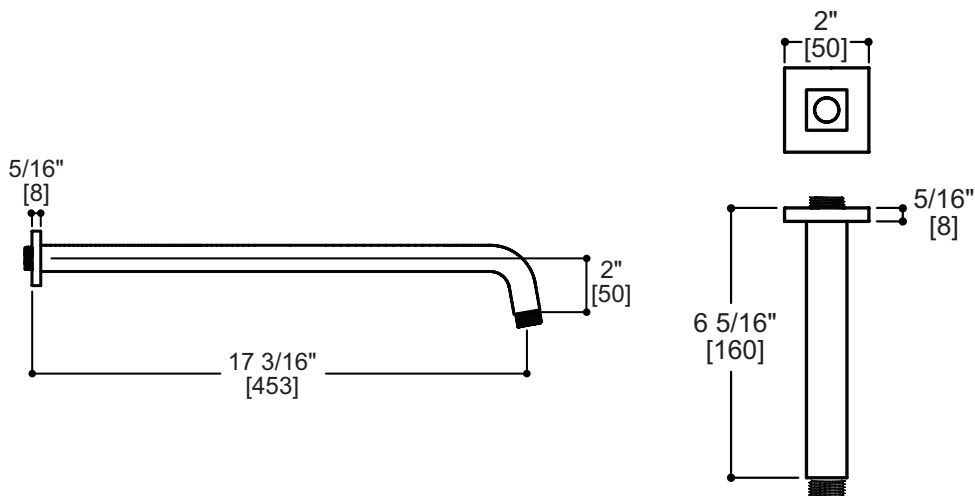

FEATURES

Solid brass construction
1/2" NPT male connection

FINISHES

Standard
Polished Chrome (pc)
Brushed Nickel (bn)

WARRANTY

Residential: Residential: Limited lifetime warranty to original purchaser
commercial: Two years warranty
(Complete warranty available at www.aquabrand.com/warranty)